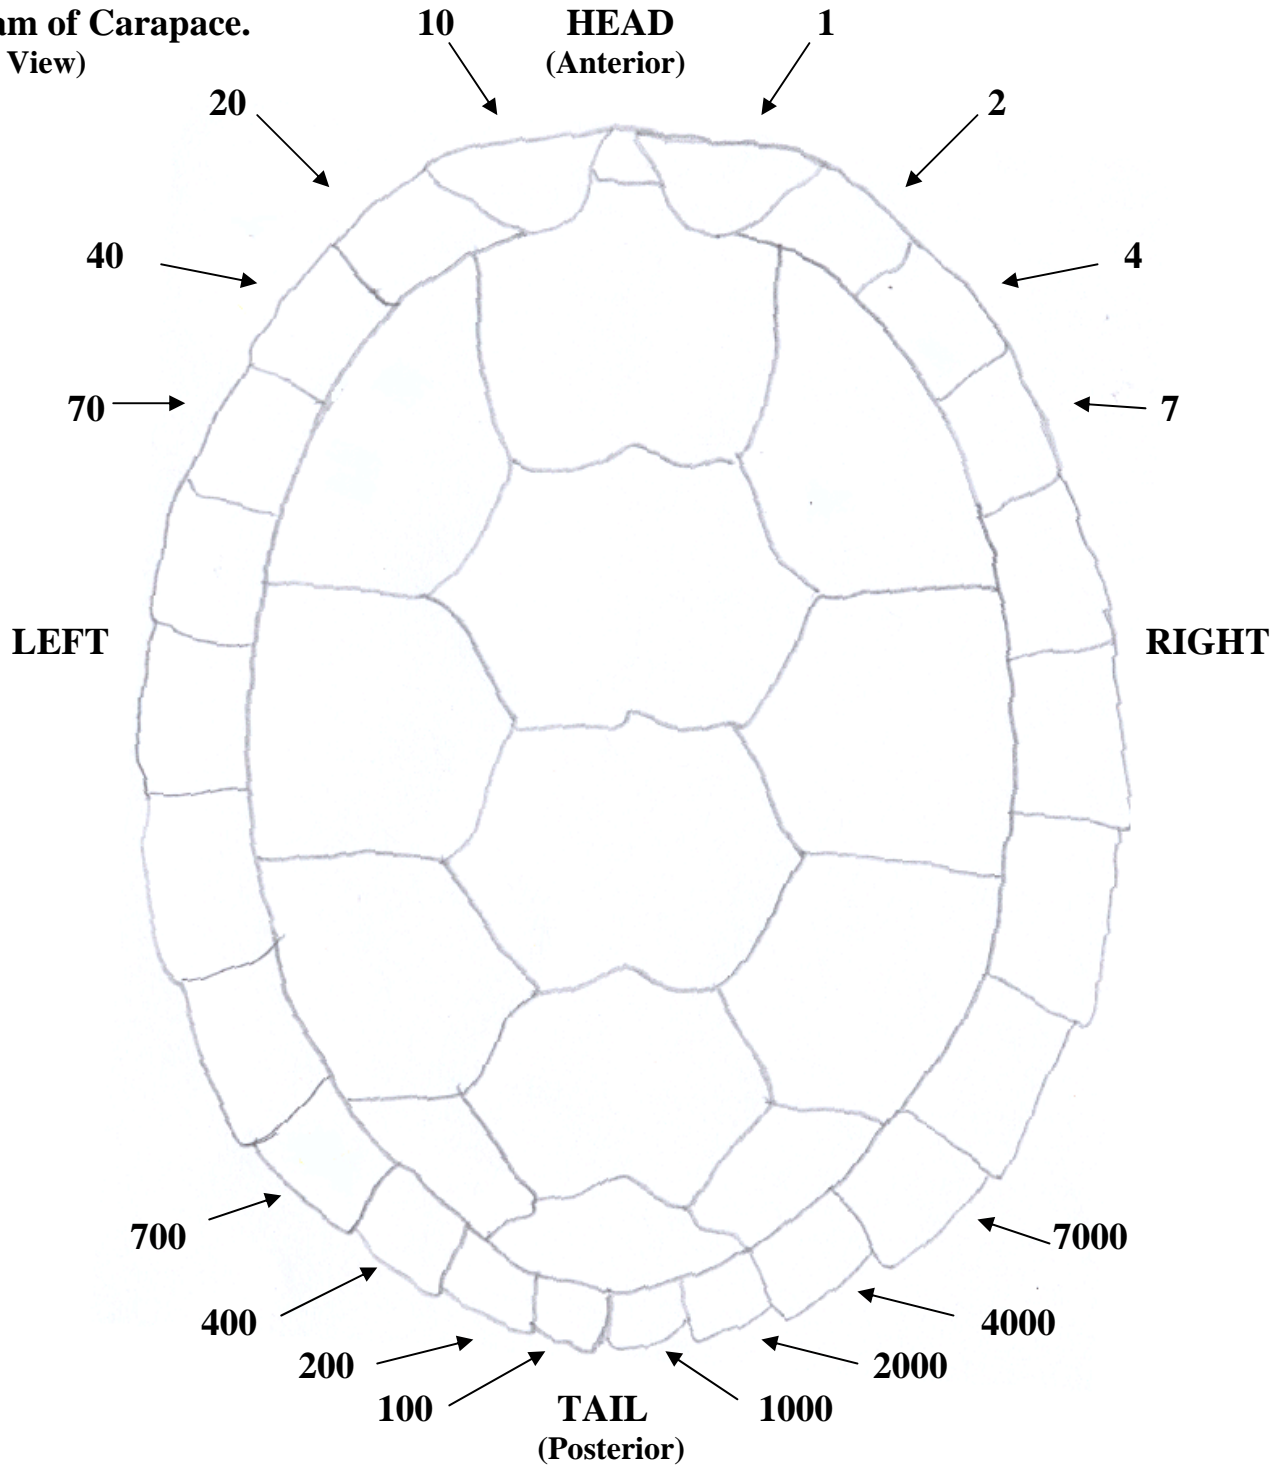

Notching System Of Turtles in the Turtle Conservation Centre (TCC).

Diagram of Carapace.
(Dorsal View)

Method.

File notches into the marginals of the carapace to obtain the individual number required. Example shown is turtle number 638.